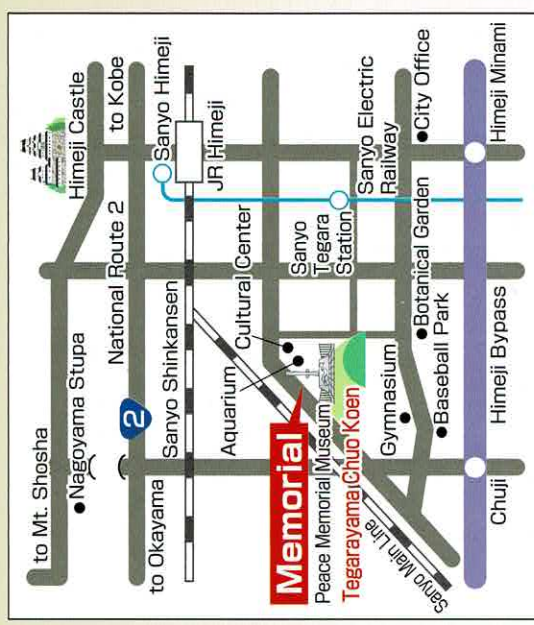

太平洋戦全国戦災都市 空爆死没者慰霊塔

Pacific War Air Raid Victims
National Memorial

in Tegarayama Chuo Koen 440 Nishinobusue, Himeiji City, Hyogo

Neighboring Tourist Facilities Appealing For Peace

Peace Memorial Museum
World Heritage Himeiji Castle miraculously survived air raids

Access

- From JR Himeiji Station (South Exit): Take Shinkii Bus to Cultural Center and walk about 10 min. to the hilltop.
- From Sanyo Tegara Station: Walk about 15 min. westward.
- From Himeiji Bypass Chuiji Ramp: Drive about 5 min. to the Tegarayama Hilltop Parking Area.

The list above uses the previous city or town names.

Fureai Hill

Memorial